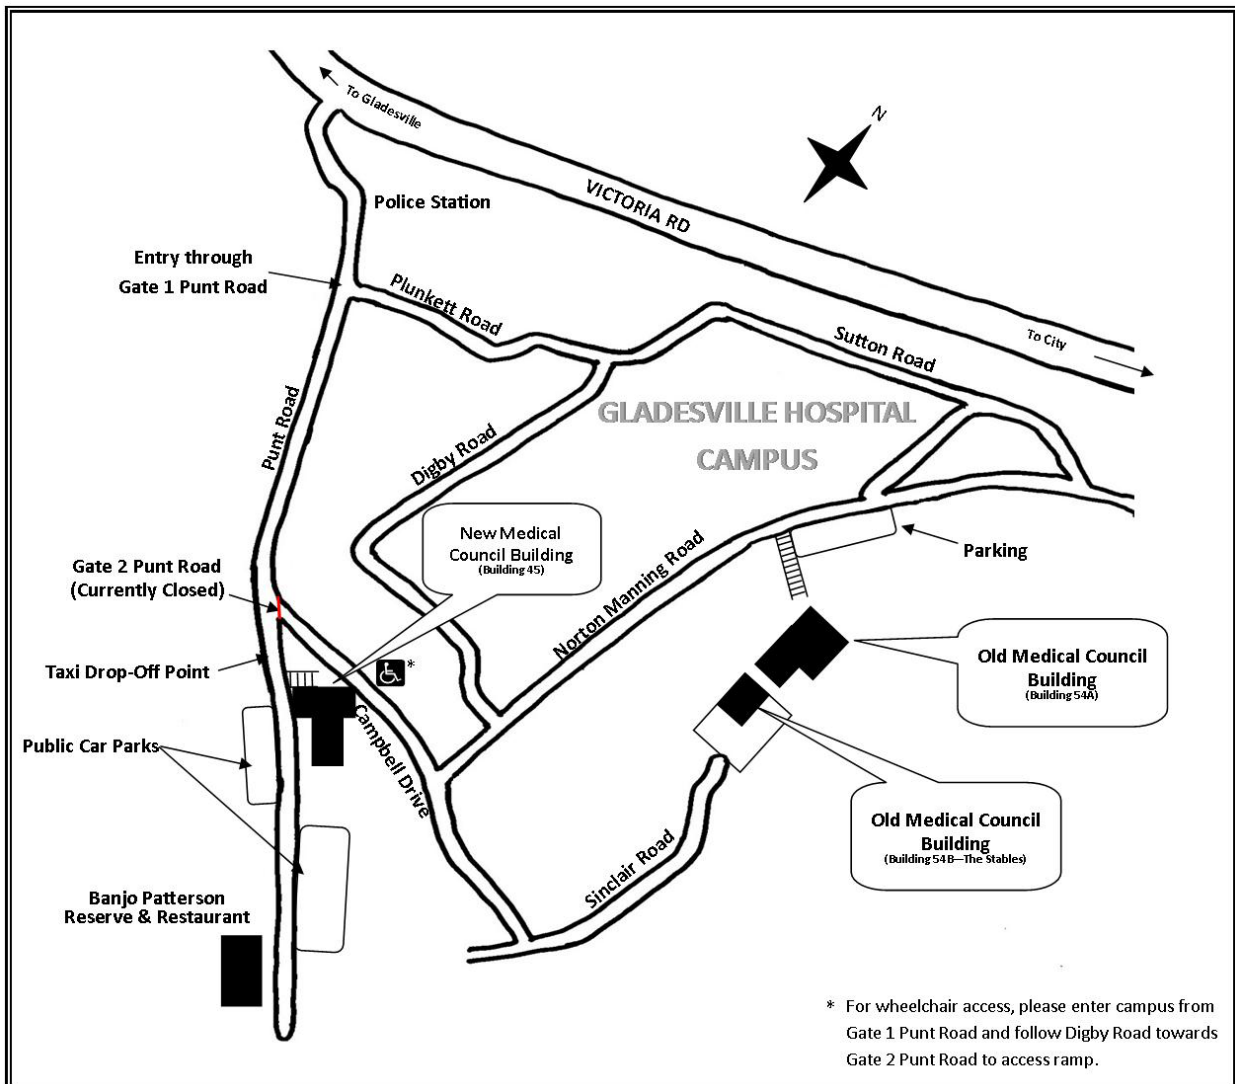

MAP OF LOCATION – THE STABLES HEARING ROOM

Enter Gladesville Hospital Campus via Gate 1 in Punt Rd
Drive along Plunkett Rd
Veer left into Sutton Rd (parallel to Victoria Rd)
Turn second right into Norton Manning Rd
Travel to end of road
Turn left into Campbell Drive
Veer left into Sinclair Rd
At end of road, park in car park (free parking)

Contact: Reception on 9879 2200

There is a Café, Cornucopia, located in the Gladesville Hospital Campus, a five to ten minute walk from the hearing room. [Link to http://www.mars-inc.com.au/mars_cafe.html](http://www.mars-inc.com.au/mars_cafe.html)